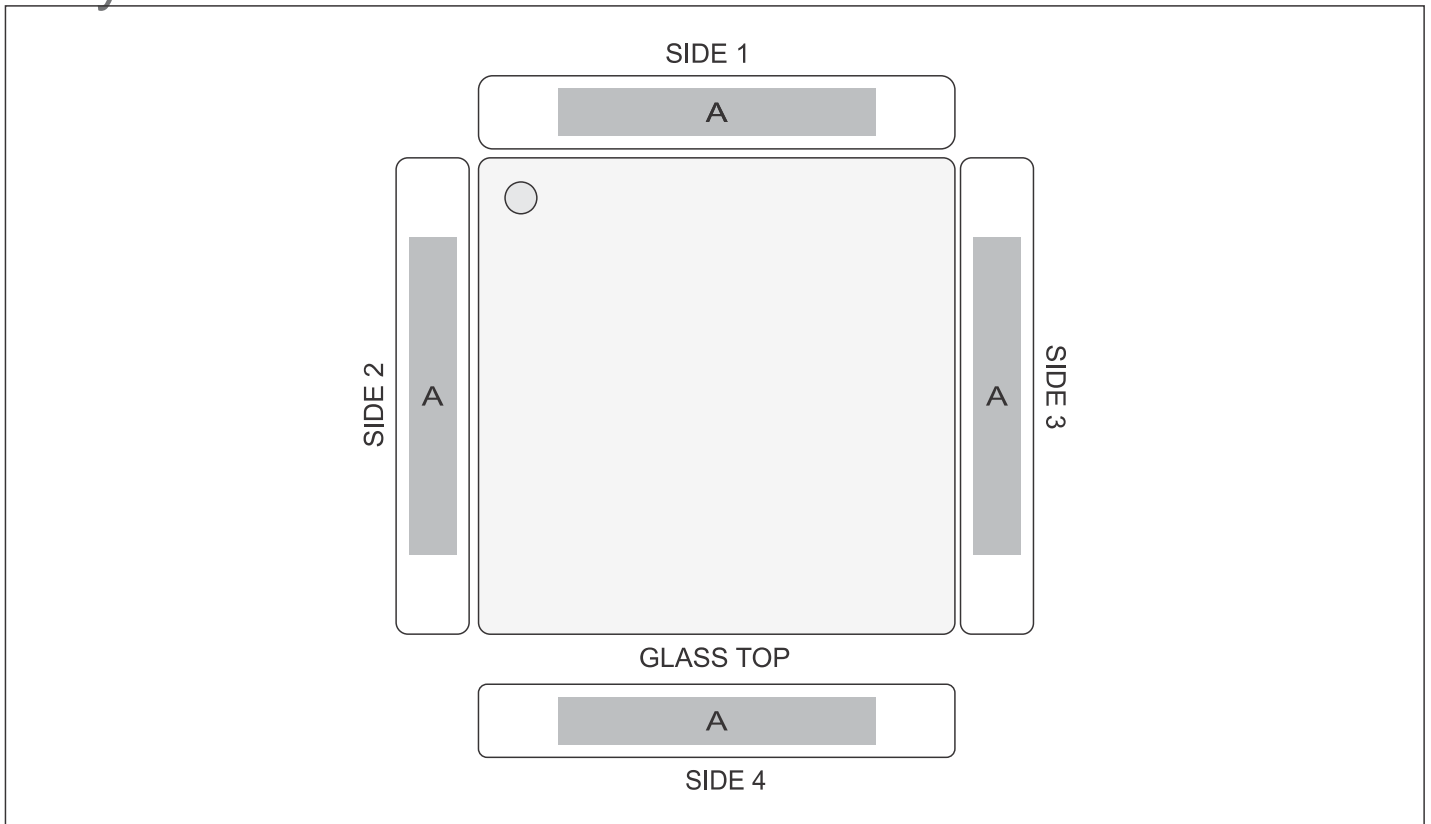

HL-OK-137-B

Okiyo Budonoki Bamboo Wine Accessories set

Need to know:

- Includes 1-Position Laser Engraving (setup fees apply)
- laser colour : tonal
- Due to tonal variations in the wood the laser engraving will vary from one item to the next and will likely vary in the same item

Branding Options:

Position A

1. Laser Engraving (LC)

N/A

Size: 100mm wide x 15mm high